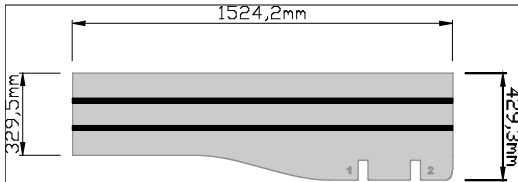

201hai - Anschlussmodul

Geometrie

Spurlänge	1524,2mm

Preise

Ready to Race	275,48€
Bausatz	119,00€