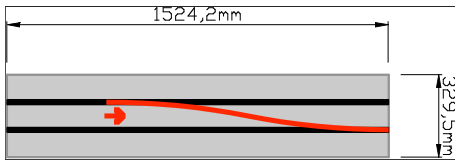

Ready to Race 835,84€

201h

Geometrie

Spurlänge 1524,2mm

Preise

Ready to Race 176,94€
Bausatz 90,44€

201hd

Geometrie